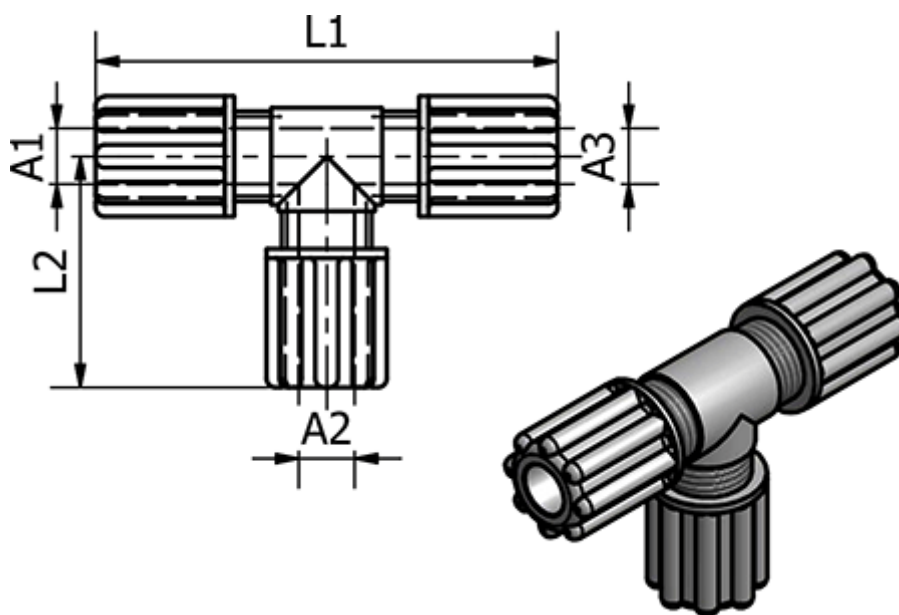

Data Sheet

Article number: 58614024

Description: Push-on 140.24, Ø9/12, Ø9/12, Ø9/12
Tee Connector

Measures

Ext. Hose Diameter A1 = 9/12

Ext. Hose Diameter A2 = 9/12

Ext. Hose Diameter A3 = 9/12

L1 = 74